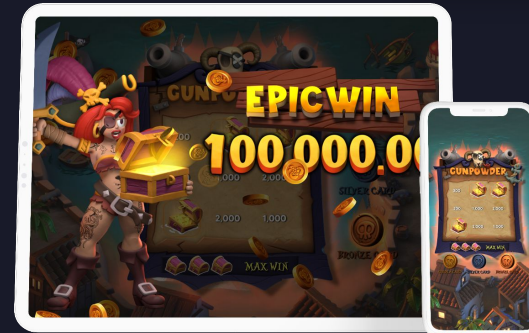

SCRATCH CARD

BASE GAME

In the base game, the excitement lies in scratching the surface to reveal hidden numbers or chest treasures. With each scratch, unveil the symbols beneath.

3 CHEST TREASURES = MAX WIN

When you scratch the 3x3 panel and discover 3 chest treasures, you unlock the maximum win potential. Each scratch brings you closer to the ultimate prize!

Welcome to Gunpowder, a High volatility Scratch game played on a 3x3 panel, offering a max win potential of 300000x bet. Hidden chest treasures lie waiting to reveal their riches. As you scratch away the surface, uncover the secrets of untold pirate loot and unlock the maximum win potential with the three chest treasures.

RTP

70%

VOLATILITY

HIGH

MAX WIN

300000 x Total bet

BET RANGE

1€ - 3€